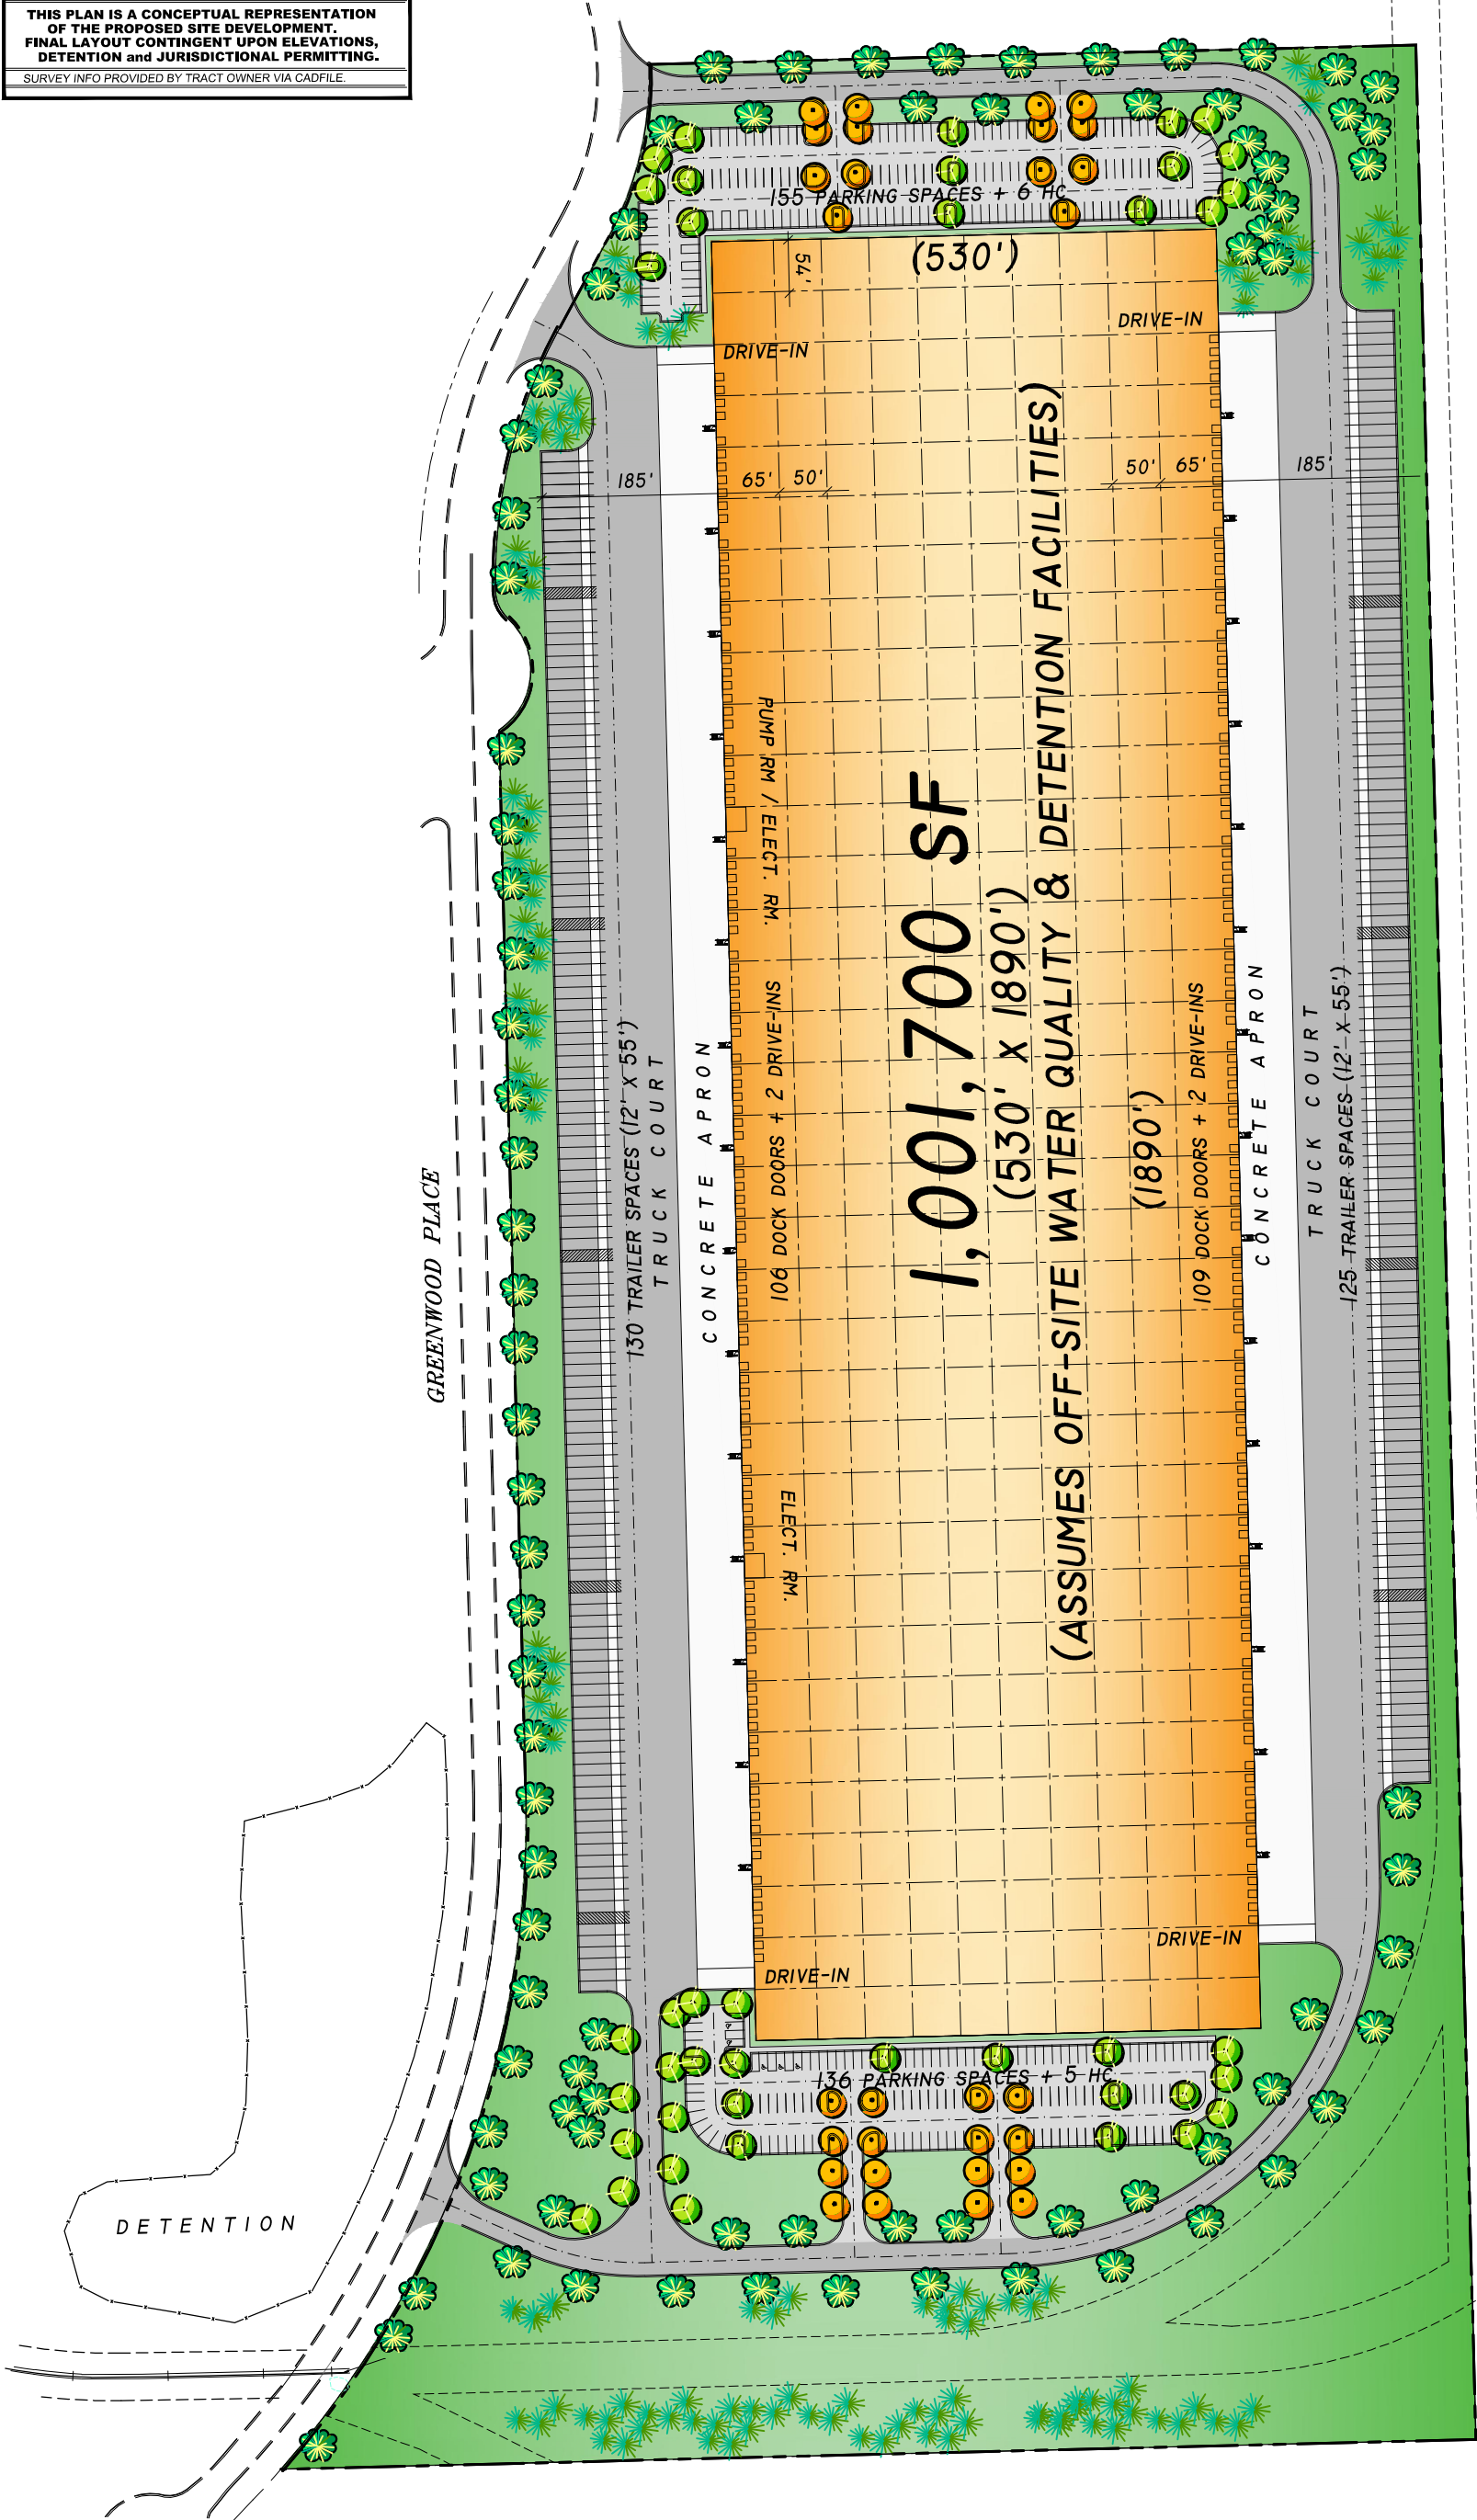

THIS PLAN IS A CONCEPTUAL REPRESENTATION OF THE PROPOSED SITE DEVELOPMENT. FINAL LAYOUT CONTINGENT UPON ELEVATIONS, DETENTION and JURISDICTIONAL PERMITTING.
 SURVEY INFO PROVIDED BY TRACT OWNER VIA CADFILE.

CONCEPTUAL SITE PLAN
 HENRY COUNTY, GEORGIA